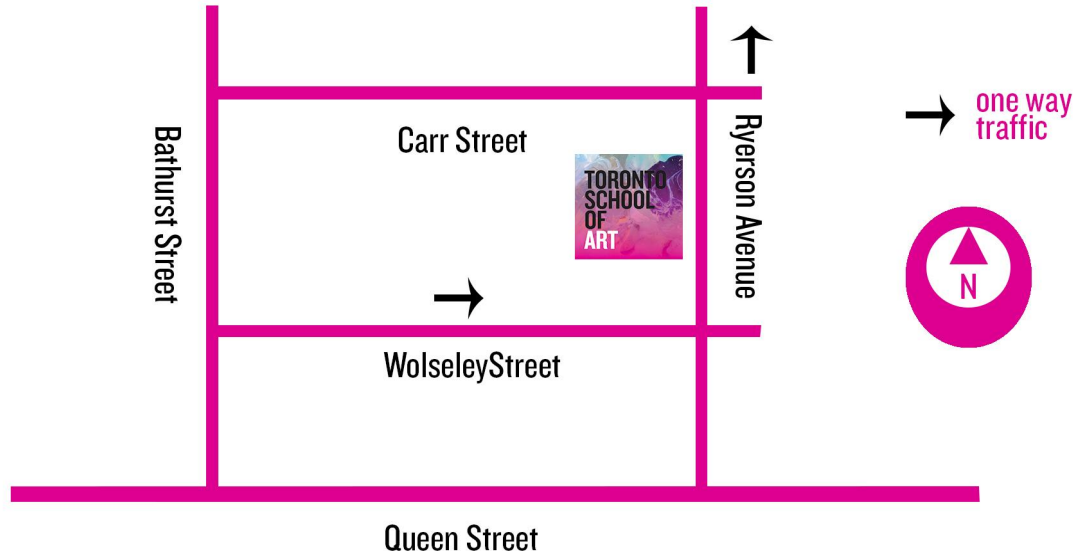

How to get here:

24 Ryerson Avenue, Toronto

(One block North of Queen & one block East of Bathurst).

[Click here](#) for the Google Map.

By TTC (recommended)

From Osgoode Station: Take the **501 Queen Streetcar** West to Bathurst Street. Walk back east on Queen Street to Ryerson Avenue. Walk North on Ryerson Avenue, the building is on the left (next to Theatre Passe Muraille).

From Bathurst Station: Take the **511 Bathurst Streetcar** South to Queen Street. Walk East on Queen Street to Ryerson Avenue. Walk North on Ryerson Avenue, the building is on the left (next to Theatre Passe Muraille).

Parking

Onsite and street parking is limited in the area.

Advisable alternatives:

Green P - Carpark 106 (15 Denison Ave)

Day Maximum (7am – 6pm): \$15.00

Night Maximum (6pm – 7am): \$8.00

Loblaw's/Winners Parking (RioCan)