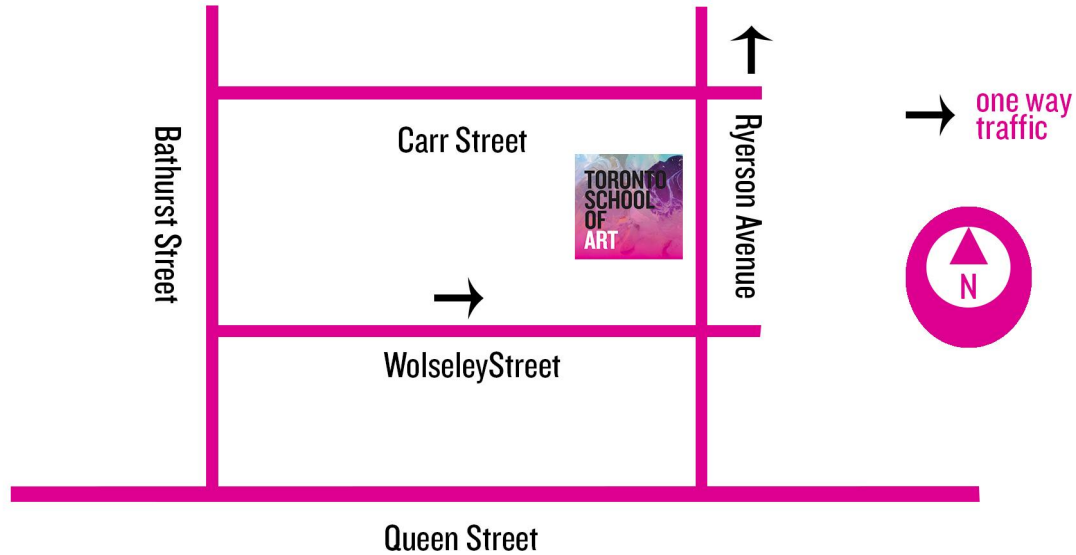

# How to get here:

## 24 Ryerson Avenue, Toronto

(One block North of Queen & one block East of Bathurst).

[Click here](#) for the Google Map.

### By TTC (*recommended*)

From Osgoode Station: Take the **501 Queen Streetcar** West to Bathurst Street. Walk back east on Queen Street to Ryerson Avenue. Walk North on Ryerson Avenue, the building is on the left (next to Theatre Passe Muraille).

From Bathurst Station: Take the **511 Bathurst Streetcar** South to Queen Street. Walk East on Queen Street to Ryerson Avenue. Walk North on Ryerson Avenue, the building is on the left (next to Theatre Passe Muraille).