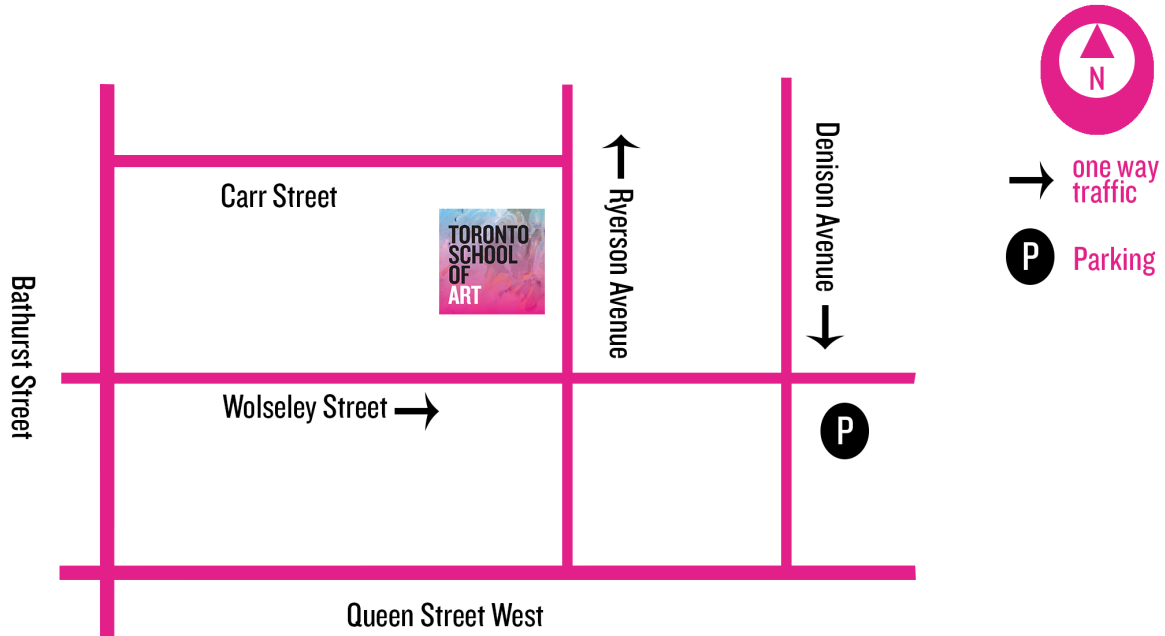

How to get here: 24 Ryerson Avenue, Toronto

(One block North of Queen & one block East of Bathurst).

[Click here](#) for the Google Map.

By TTC (*recommended*)

From Osgoode Station: Take the **501 Queen Streetcar** West to Bathurst Street. Walk back east on Queen Street to Ryerson Avenue. Walk North on Ryerson Avenue, the building is on the left (next to Theatre Passe Muraille).

From Bathurst Station: Take the **511 Bathurst Streetcar** South to Queen Street. Walk East on Queen Street to Ryerson Avenue. Walk North on Ryerson Avenue, the building is on the left (next to Theatre Passe Muraille).

Parking

Green P - Carpark 106 (15 Denison Ave)

\$2.00/half hour

Day Maximum (7am – 6pm): NO MAXIMUM

Night Maximum (6pm – 7am):\$8.00

On Site Parking / Accessibility Ramp

Still under construction. Set to be completed **Late Spring 2019**